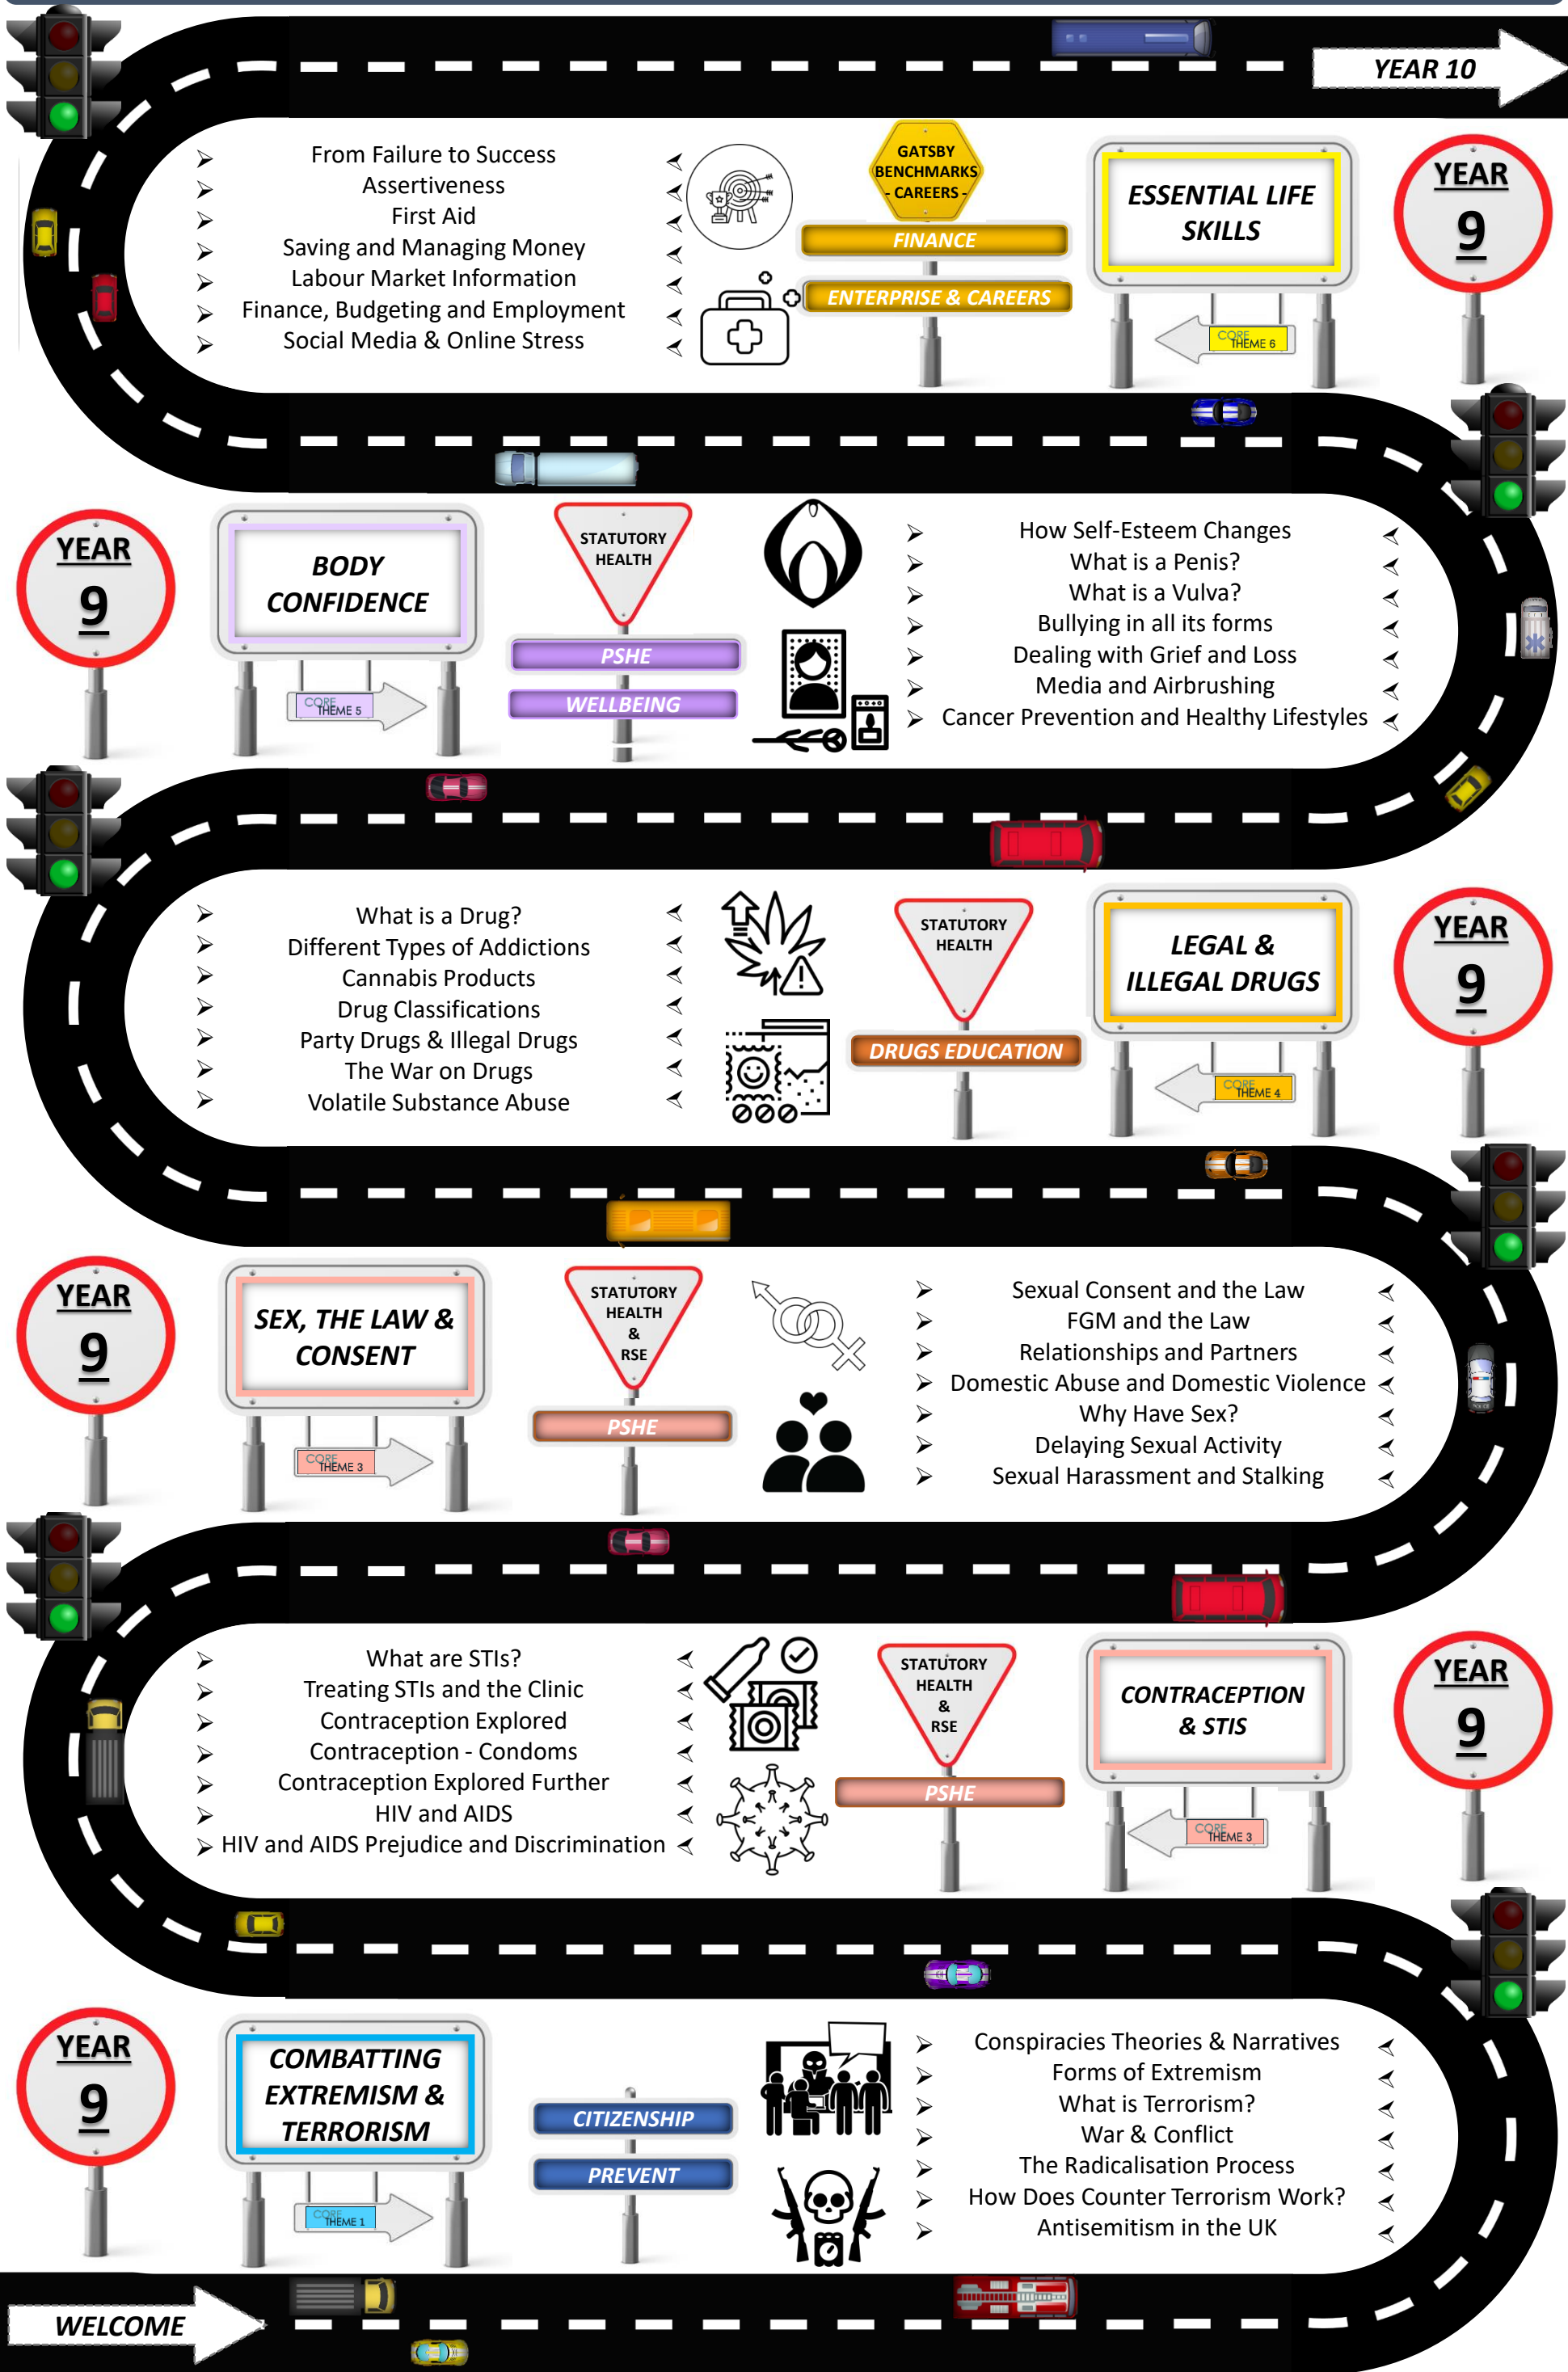

- SKILLS DEVELOPED
- TEAMWORK & LEADERSHIP
 - PUBLIC SPEAKING
 - PROBLEM SOLVING
 - CREATIVITY & INNOVATION
 - DECISION MAKING
 - RESILIENCE & STAYING POSITIVE
 - PLANNING & ORGANISATION
- SKILLS DEVELOPED

- RSE COMPLIANT
- HEALTH COMPLIANT
- GATSBY BENCHMARKS

- SPIRAL THEMATIC APPROACH**
- 1) Rights, Responsibilities & British Values
 - 2) Celebrating Diversity & Equality
 - 3) Relationships and Sex Education
 - 4) Staying Safe Online and Offline
 - 5) Health and Wellbeing
 - 6) Life Beyond School