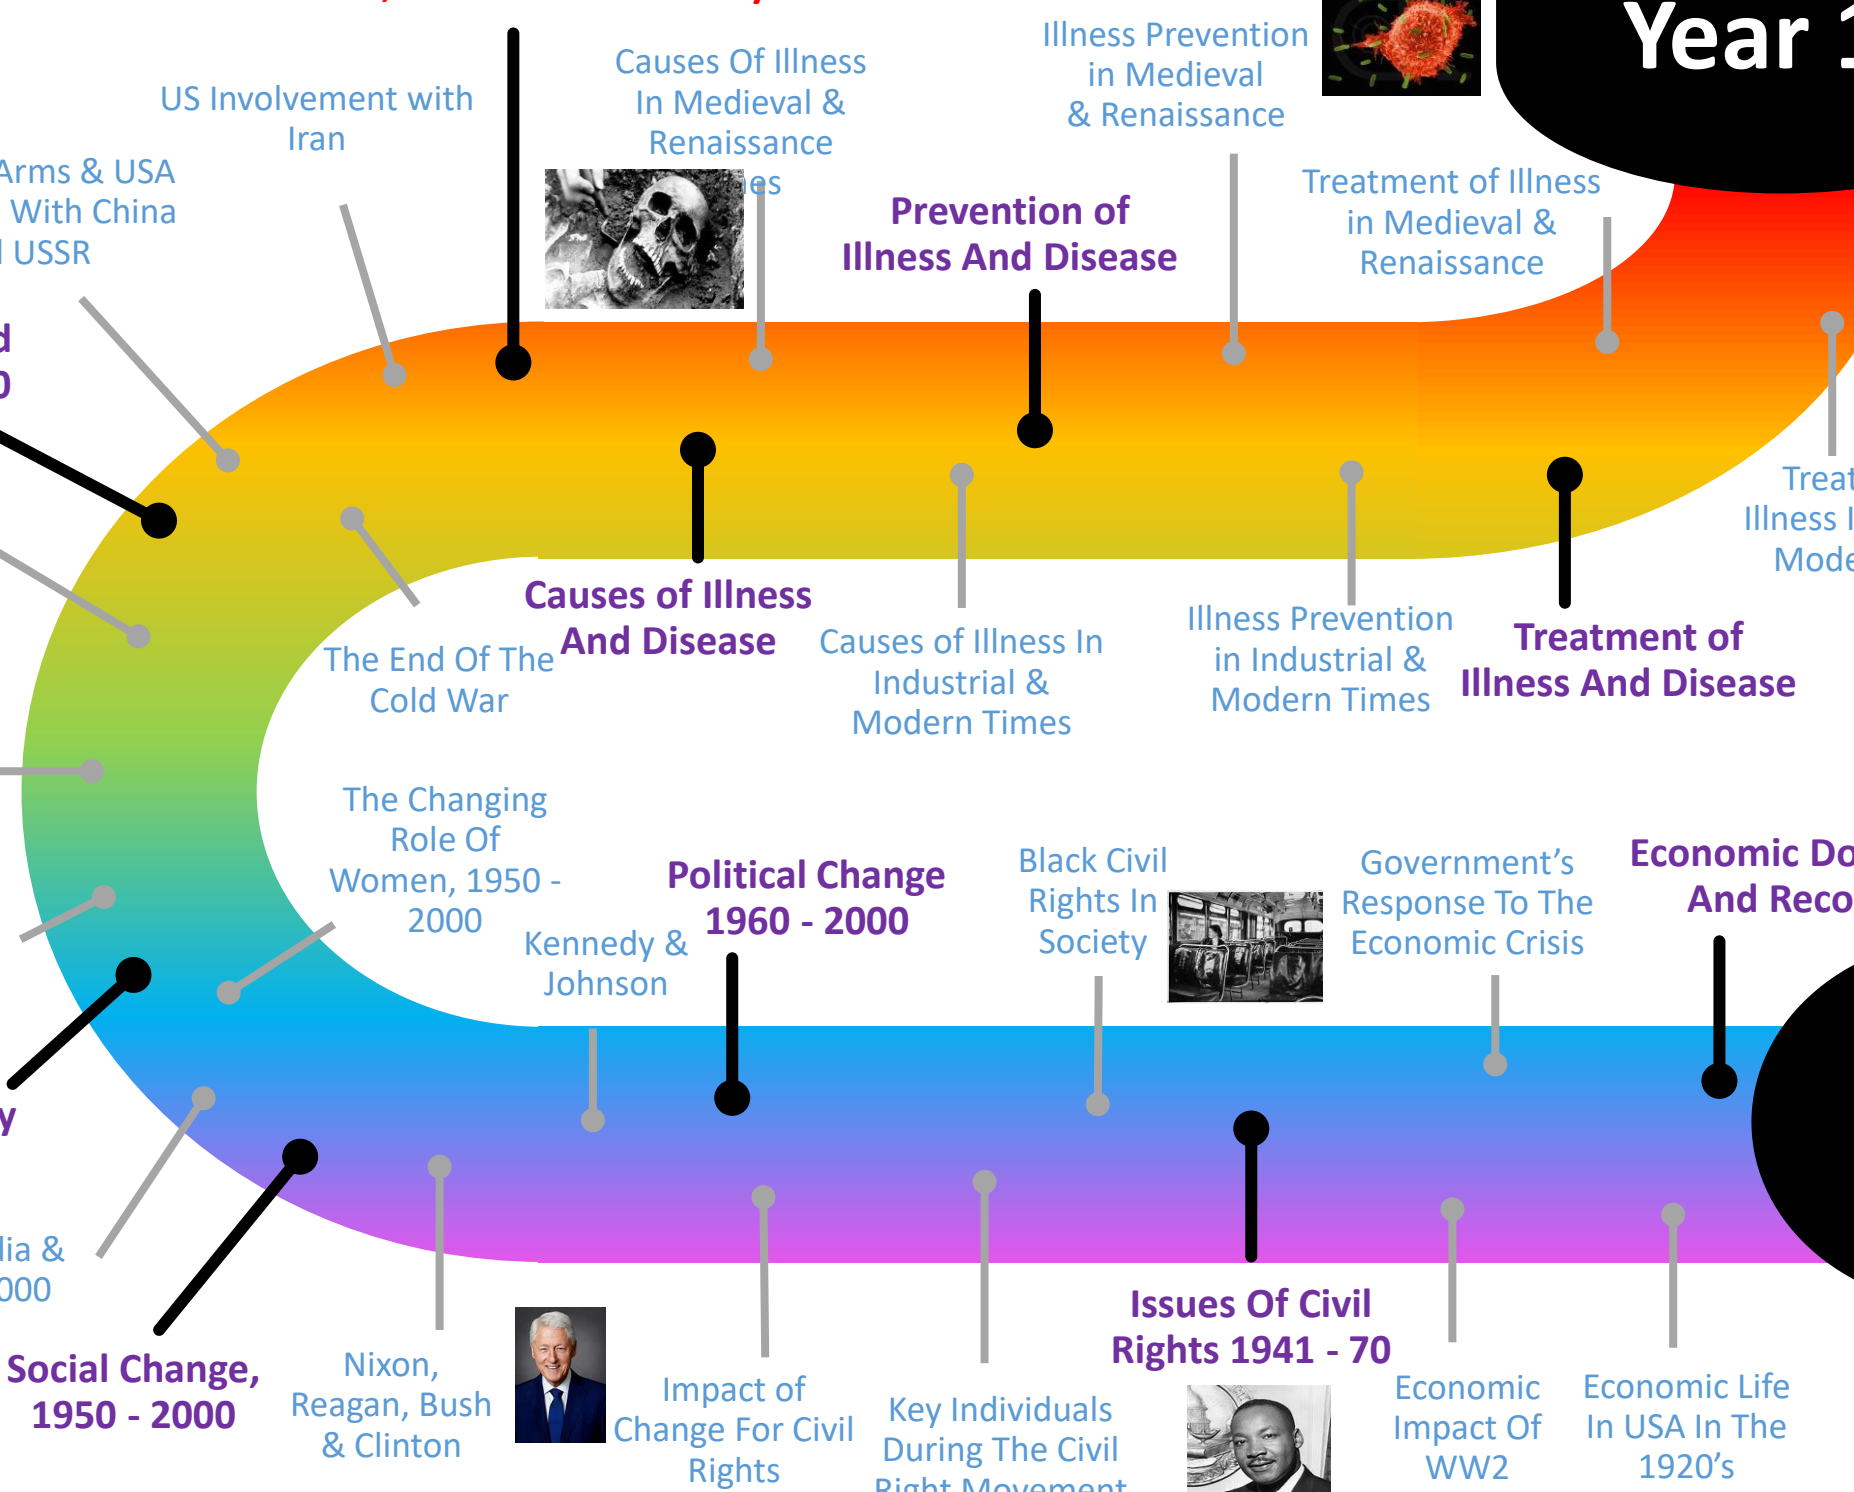

Treaty of Versailles - Causes of WW2

Rise of Hitler

Key Moments of WW2

Einsatzgruppen Battalion 101

WW1 on Different Fronts

British Empire

Introduction to the Industrial Revolution

Hiroshima & Origins of the Cold War

Key Events: Berlin Blockade/Missile Crisis

How did WW2 affect ordinary people?

Steps to the Holocaust

Final Solution

Was the Cold War Policy of Containment a Mistake?

Cold / Hot War Vietnam / Korea

Year 9 Learning Journey

GCSE History

Learning Journey

Changes in Health and Medicine in Britain, c.500 To Present Day

Year 10

YEAR 9

The Development Of The USA, 1929 - 2000

Year 10 Learning Journey

History
Learning Journey

Year 11 Learning Journey

History Learning Journey