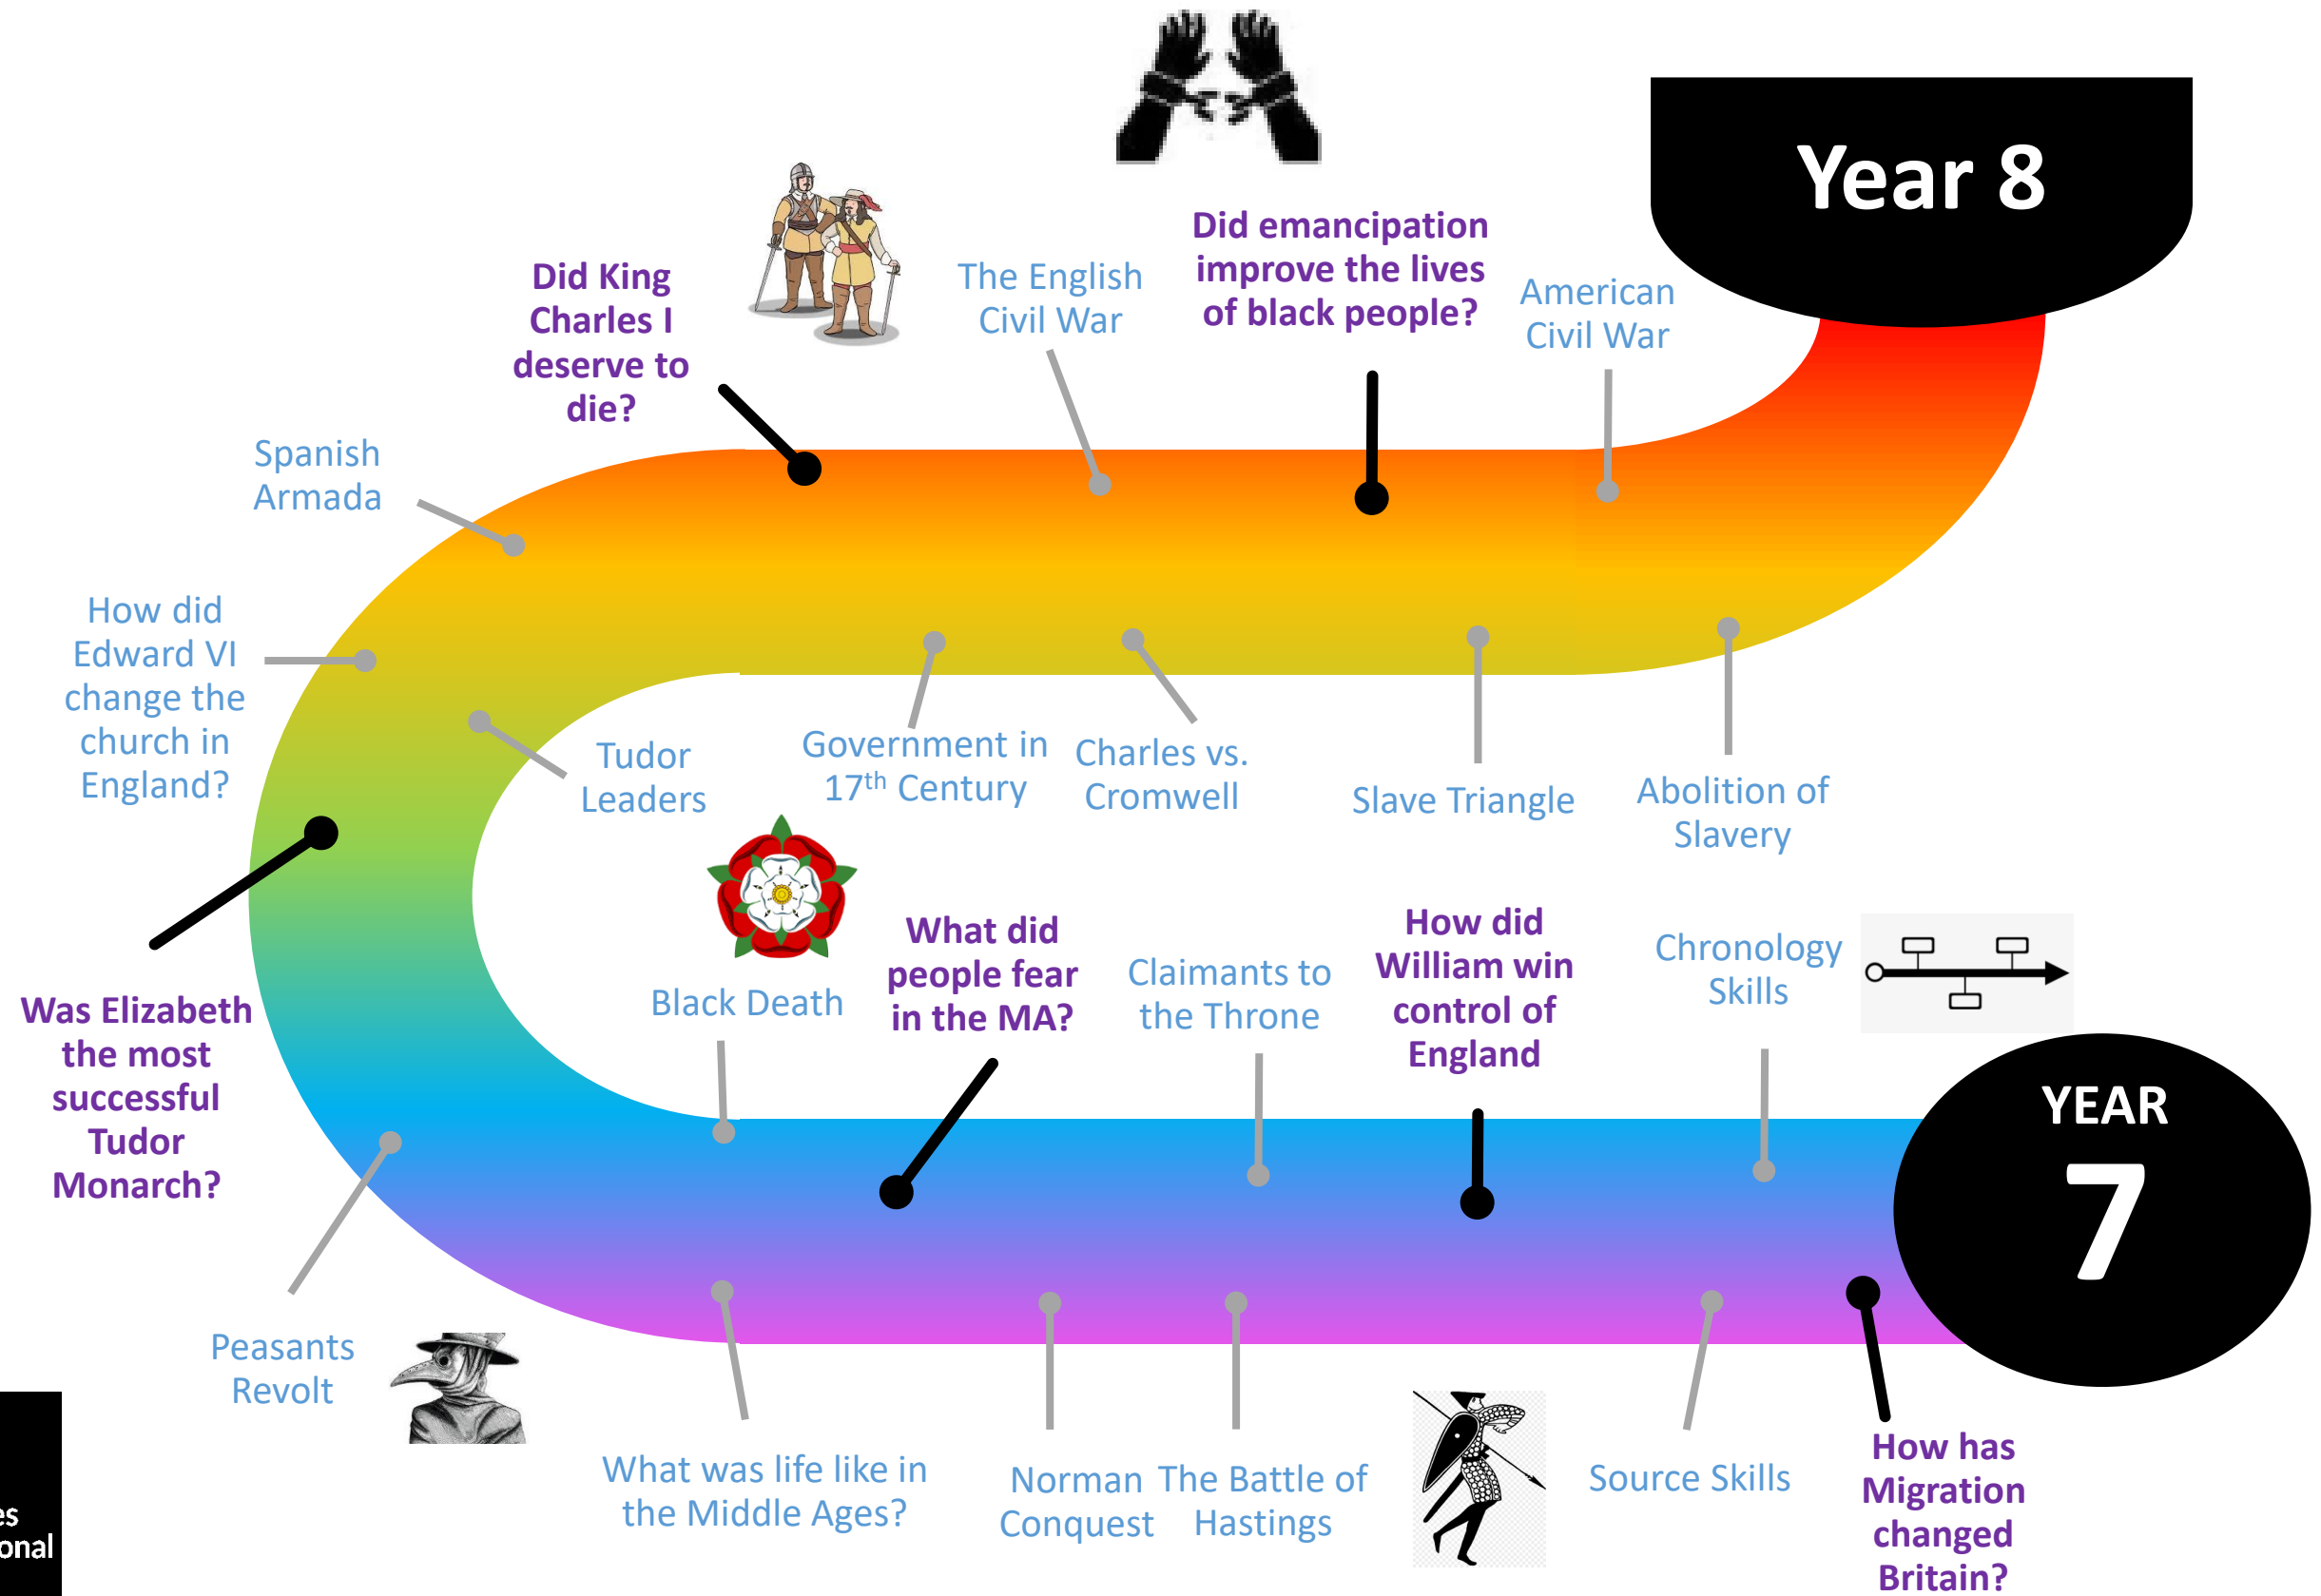

Year 7 Learning Journey

Year 8 Learning Journey

Year 9

History

Learning Journey

YEAR 8

The USA in the 1920's

Why was the USA 'roaring' in the 20s?

How did WW1 end?

Causes of WW1

Was Germany to blame for WW1?

Living and Working Conditions 1750-1900

What is Britain's and Its Place in the World?

Wall St Crash and the Great Depression

What was the main cause of WW2

Treaty of Versailles - Causes of WW2

Rise of Hitler

Key Moments of WW2

Einsatzgruppen Battalion 101

WW1 on Different Fronts

British Empire

Introduction to the Industrial Revolution

Hiroshima & Origins of the Cold War